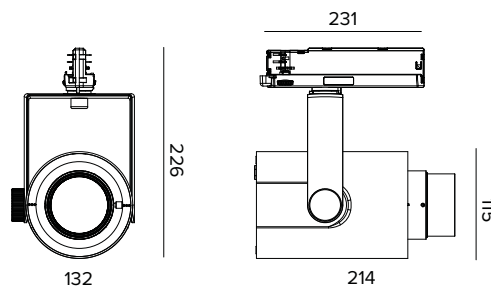

T034ZMP940CADB | RAY 115 ZOOM

Professional adjustable LED projector with a variable light beam opening

The fixture's photometric values can be found on the following pages

The figures on the drawing are expressed in mm.

Colour and finish: Deep black

Dimensions: 115

Weight: 1.2Kg

Version: ZOOM PRECISION

Degree of protection: IP20

ELECTRICAL CHARACTERISTICS

CASAMBI electronic driver integrated into the track adapter.

Fixture Power: 29W